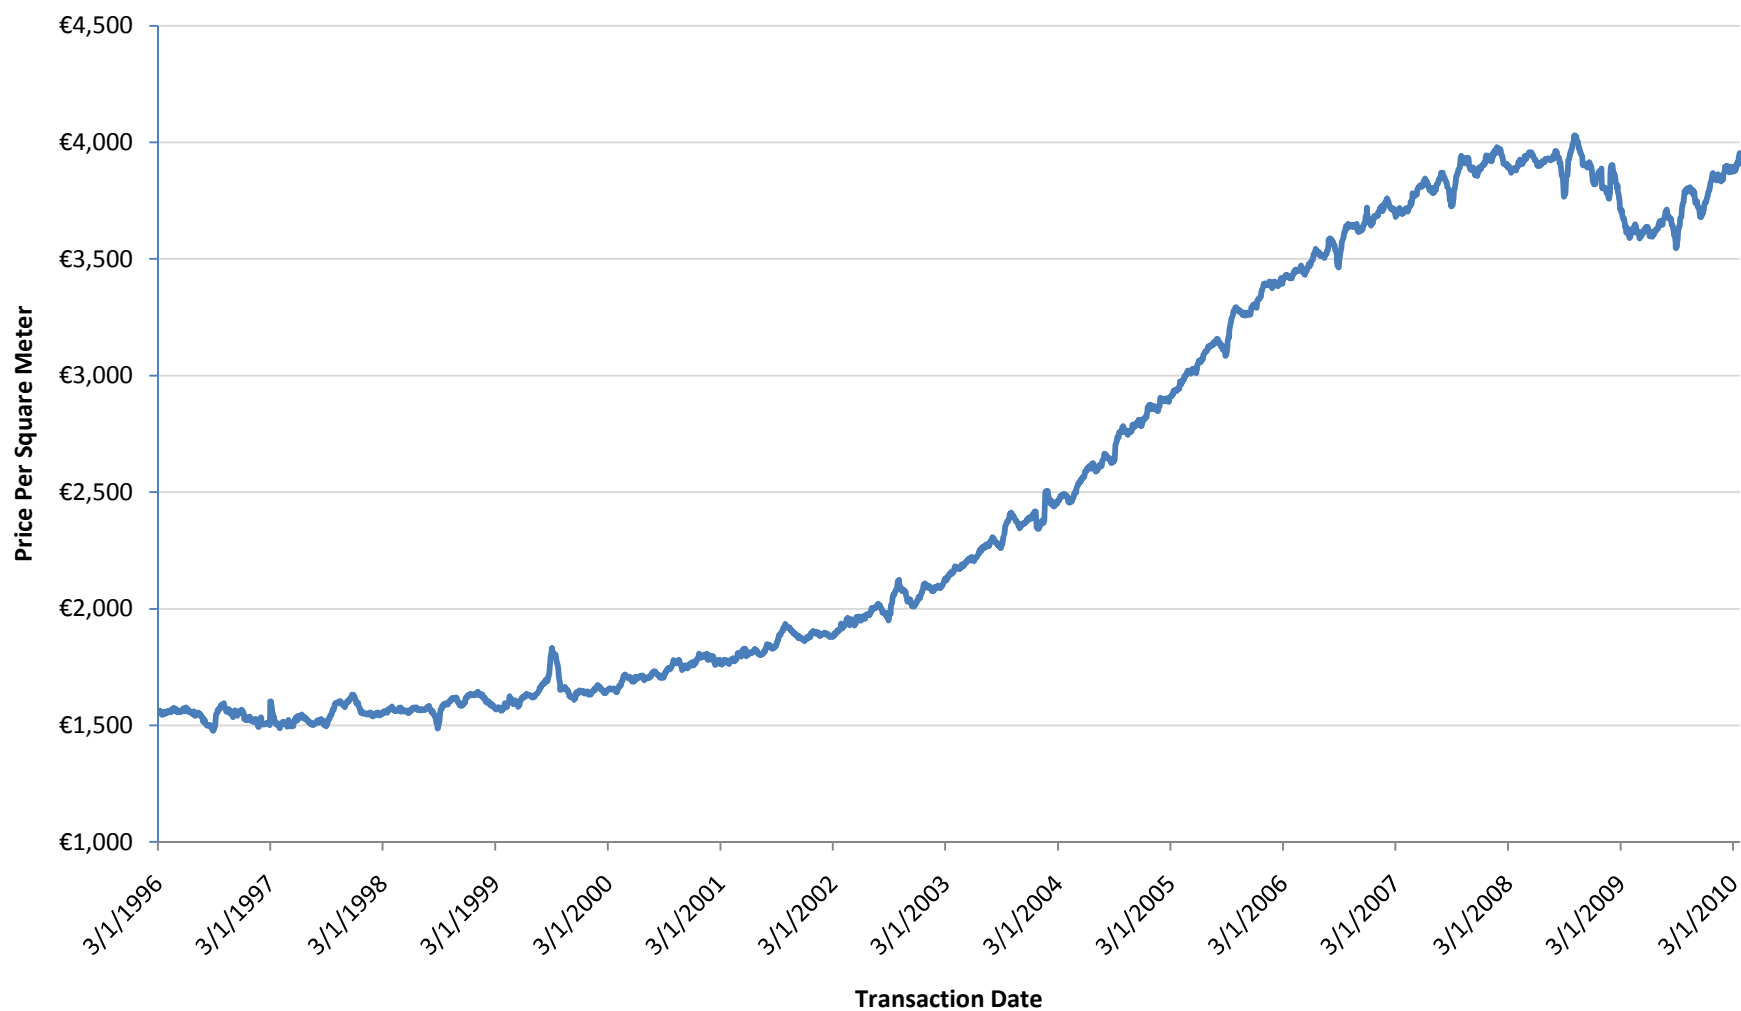

## RPX IEIF Paris MA Price\*

\*The RPX IEIF Paris Metropolitan Area (MA) price reflects home prices in the Île-de-France region, which includes Paris (France) and its major suburbs.

A data file with daily RPX IEIF Paris MA prices dating back to March 1, 1996, is available for purchase. For pricing and other information, please contact Quinn Eddins at [qeddins@radarlogic.com](mailto:qeddins@radarlogic.com) or Pierre Schoeffler at [pierre.schoeffler@ieif.fr](mailto:pierre.schoeffler@ieif.fr)